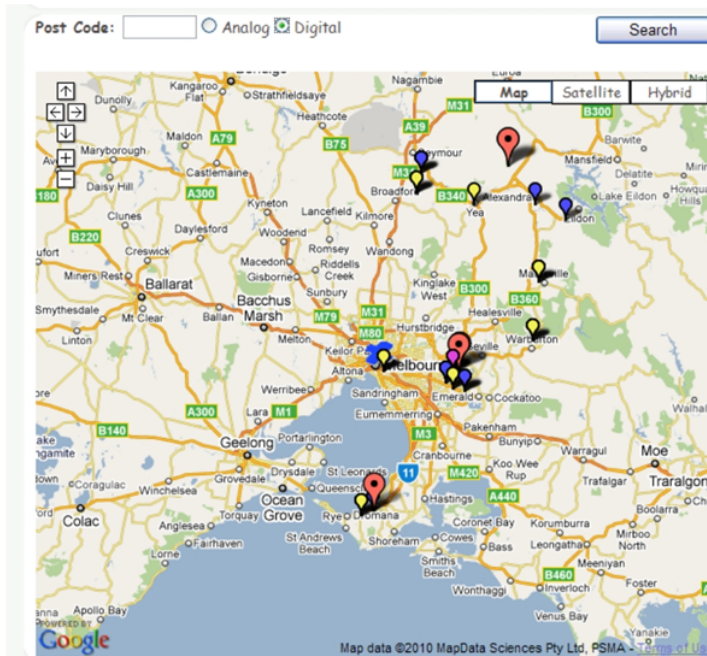

## Announcement.....Google Search

We now have a new transmitter search available using the Deeper Image Television web site home page. Choose either digital or analogue and plug in your post code. A google map will come up showing the locations of the transmitters. There is some refinement to do around the descriptions but all the information is there. Reading across the page:

**Call sign and a set of numbers.** This is the

nominated channel number given to the transmitted channel.

**V or H** for vertical or horizontal polarisation.

**OD or DA** for omni directional transmission from the transmitter meaning a full 360 degrees or DA for directional transmission to a limited area only.

**ERP** Effective Radiated Power. This will tell caravanners the size of the transmitter. Anything under

5000 is a baby one. This number more than anything else dictates how far away you can be and still receive the signal. A couple of examples: 100 ERP No more than a 10 kilometers provided the signal path is reasonable. Flat, nothing in the way maybe a bit further.

1,000,000 ERP like Bendigo in Victoria you could be 140 kilometers away and still receive it.

This measurement is very important in estimating what transmitter to go for.

Transmitting site is next. Where the actual transmitter is located.